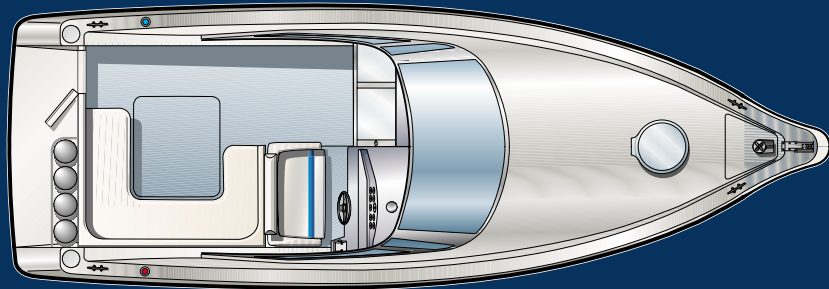

RIO 850 Cruiser

RIO 850 Cruiser

Designer: Ing. Carlo Scarani

MERCURY
MerCruiser

ITALIA - Via San Giovanni, 4 24060 Villongo (Bg) Italy - Tel. 035.927.301 Fax 035.926.605
E-Mail: marketing@rioitalia.it
ESPAÑA - Sector Aeroclub, 36 Ampuriabrava (Girona) España - Tel. 972/450.354 Fax 972/452.716
E-Mail: ventas@rioiberica.com
FRANCE - Sector Aeroclub, 36 Ampuriabrava (Girona) España - Tel.+34/972/452.066 Fax +34/972/453.763
E-Mail: export@rioiberica.com
EXPORT ABTEILUNG - Via S.Giovanni, 4 24060 Villongo (Bg) Italy - Tel.+39/035.44.25.201 Fax +39/035.44.25.170
E-Mail: marinexport@tin.it