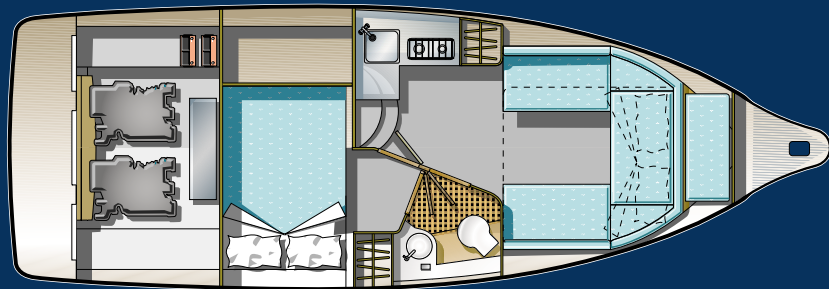

RIO 850 Cruiser

RIO 850 Cruiser

Designer: Ing. Carlo Scarani

MERCURY
MerCruiser

ITALIA - Via San Giovanni, 4 24060 Villongo (Bg) Italy - Tel. 035.927.301 Fax 035.926.605
E-Mail: marketing@rioitalia.it
ESPAÑA - Sector Aeroclub, 36 Ampuriabrava (Girona) España - Tel. 972/450.354 Fax 972/452.716
E-Mail: ventas@rioiberica.com
FRANCE - Sector Aeroclub, 36 Ampuriabrava (Girona) España - Tel.+34/972/452.066 Fax +34/972/453.763
E-Mail: export@rioiberica.com
EXPORT ABTEILUNG - Via S.Giovanni, 4 24060 Villongo (Bg) Italy - Tel.+39/035.44.25.201 Fax +39/035.44.25.170
E-Mail: marinexport@tin.it