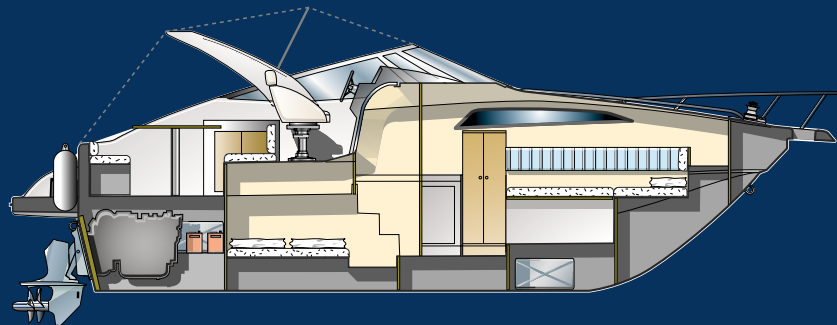

RIO 850 Cruiser

RIO 850 Cruiser

Designer: Ing. Carlo Scarani

MERCURY
MerCruiser

ITALIA - Via San Giovanni, 4 24060 Villongo (Bg) Italy - Tel. 035.927.301 Fax 035.926.605
E-Mail: marketing@rioitalia.it
ESPAÑA - Sector Aeroclub, 36 Ampuriabrava (Girona) España - Tel. 972/450.354 Fax 972/452.716
E-Mail: ventas@rioiberica.com
FRANCE - Sector Aeroclub, 36 Ampuriabrava (Girona) España - Tel.+34/972/452.066 Fax +34/972/453.763
E-Mail: export@rioiberica.com
EXPORT ABTEILUNG - Via S.Giovanni, 4 24060 Villongo (Bg) Italy - Tel.+39/035.44.25.201 Fax +39/035.44.25.170
E-Mail: marinexport@tin.it